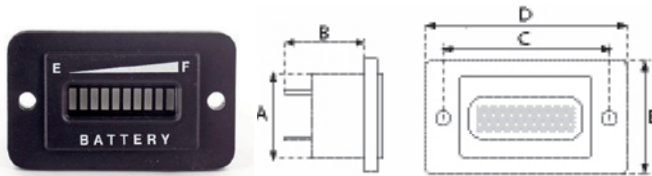

BATTERY INDICATORS

VOLT	DISPLAY	A	B	C	D	E	PART#
12	LED	24	32	44	53	32	03271224
24	LED	24	32	44	53	32	03271224
48	LED	24	32	44	53	32	03272048