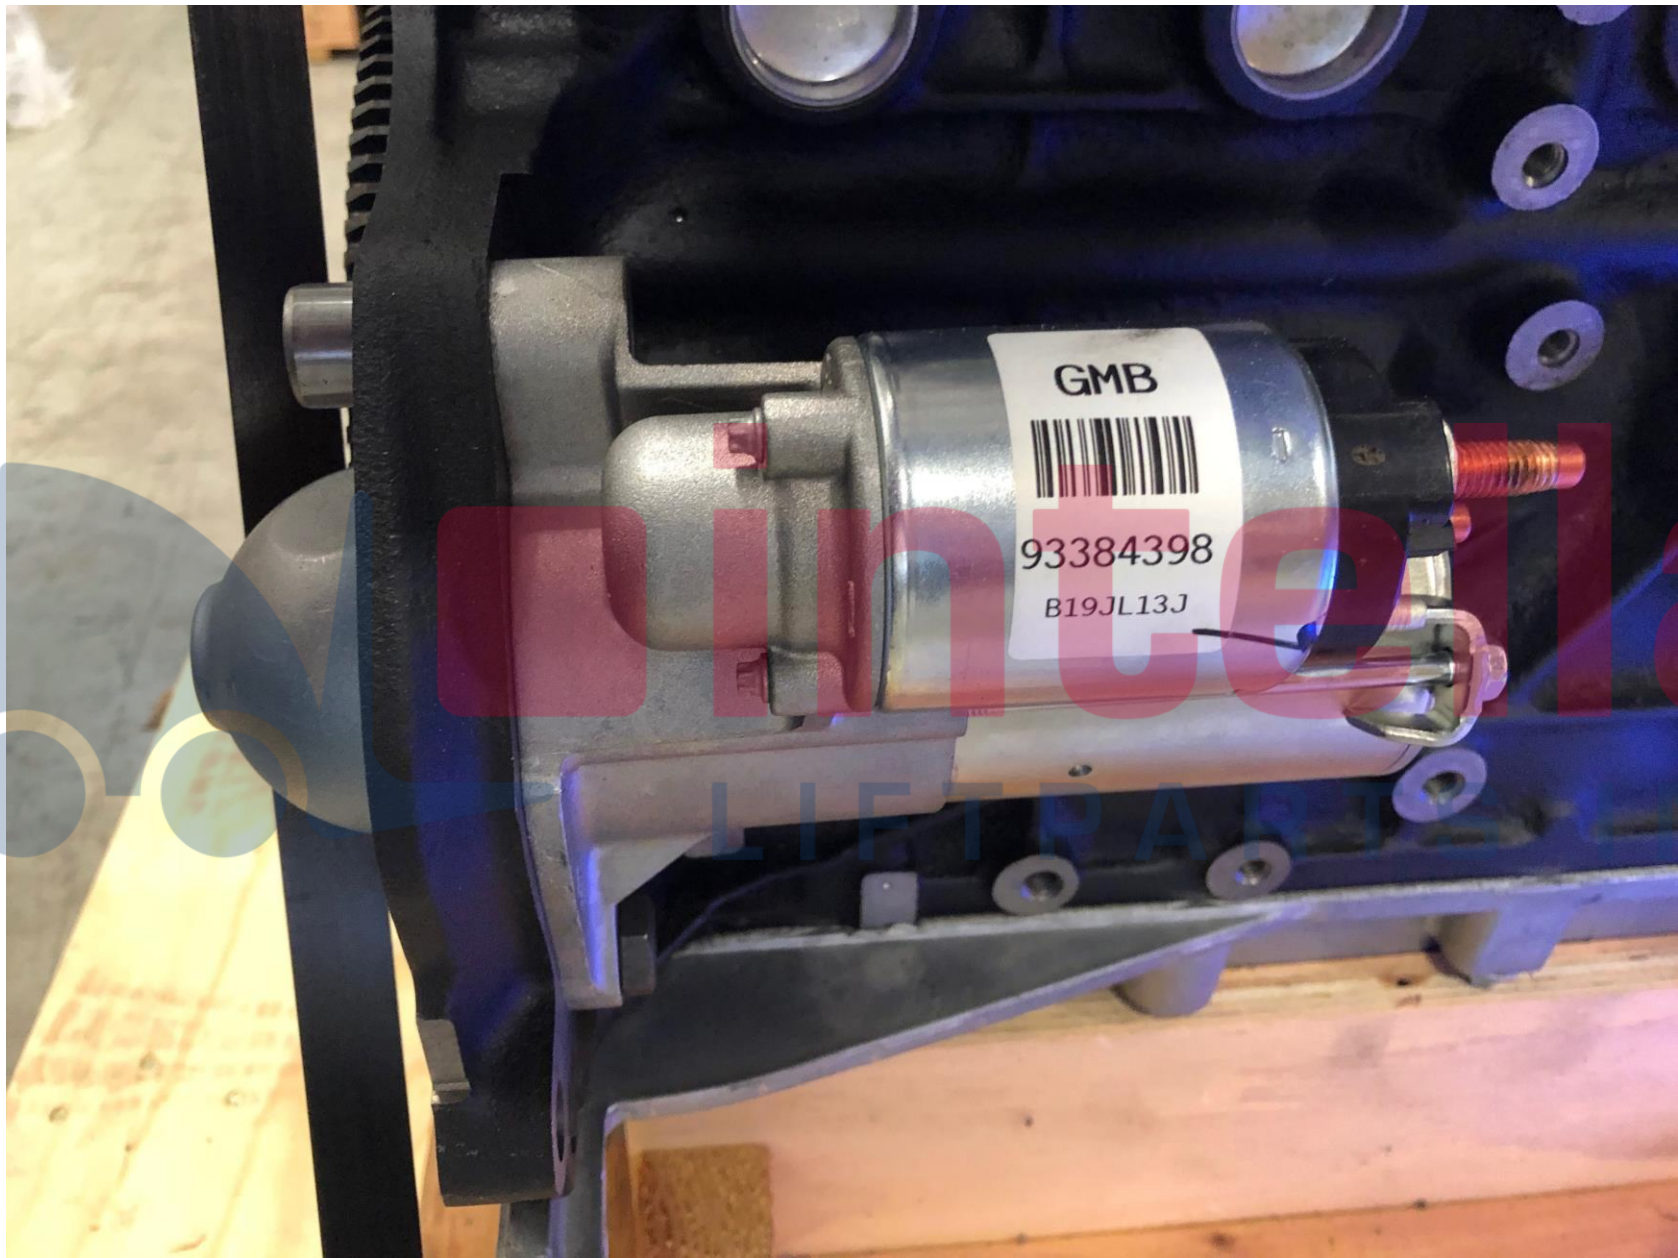

Intella®
LIFT & PAINT INC