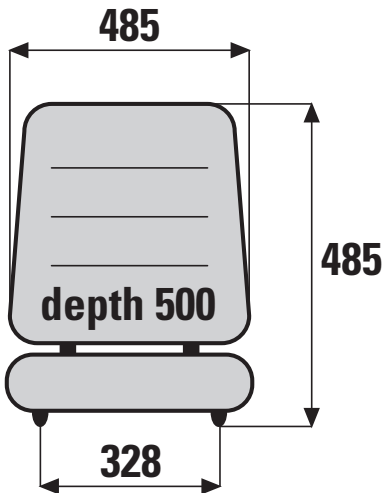

GS 12HD

TECHNICAL DATA

Suspension seat
 Weight adjustment from 50 - 120 kgs (110 - 265 lbs) in 3 stages
 Slide track with adjustment of 150 mm
 Includes mounting holes for seatbelt bracket

COMPLETE SEAT	PVC (vinyl) PART #	FABRIC (cloth) PART #
Seat standard version	Not an option	Not an option
Seat with safety switch	01012000-E	Not an option

ACCESSORIES	PVC (vinyl) PART #	FABRIC (cloth) PART #
Seat cushion	Not an option	Not an option
Seat cushion with switch	01011039	Not an option
Back rest cushion	01011044	Not an option
Headrest	Not an option	Not an option
Safety switch	50984	Not an option
Retractable seatbelt	51034	Not an option
Retractable seatbelt red	1013030CR	Not an option
Seatbelt bracket 450 mm	Not an option	Not an option
Seatbelt bracket 500 mm	Not an option	Not an option
Armrest	50983	Not an option
Set of rails	269828	Not an option
Operator's manual case	269733	Not an option
Seat belt ext. 24 inch/60 cm	1013030CL	Not an option