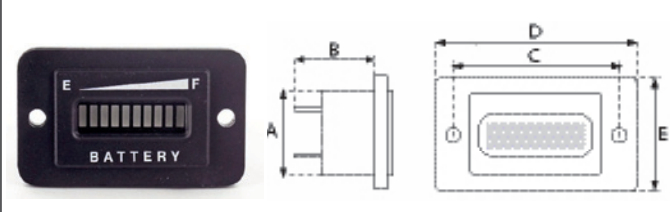

BATTERY INDICATORS

VOLT	DISPLAY	A	B	C	D	E	PART#
12	LED	24	32	44	53	32	03271224
24	LED	24	32	44	53	32	03271224
48	LED	24	32	44	53	32	03272048